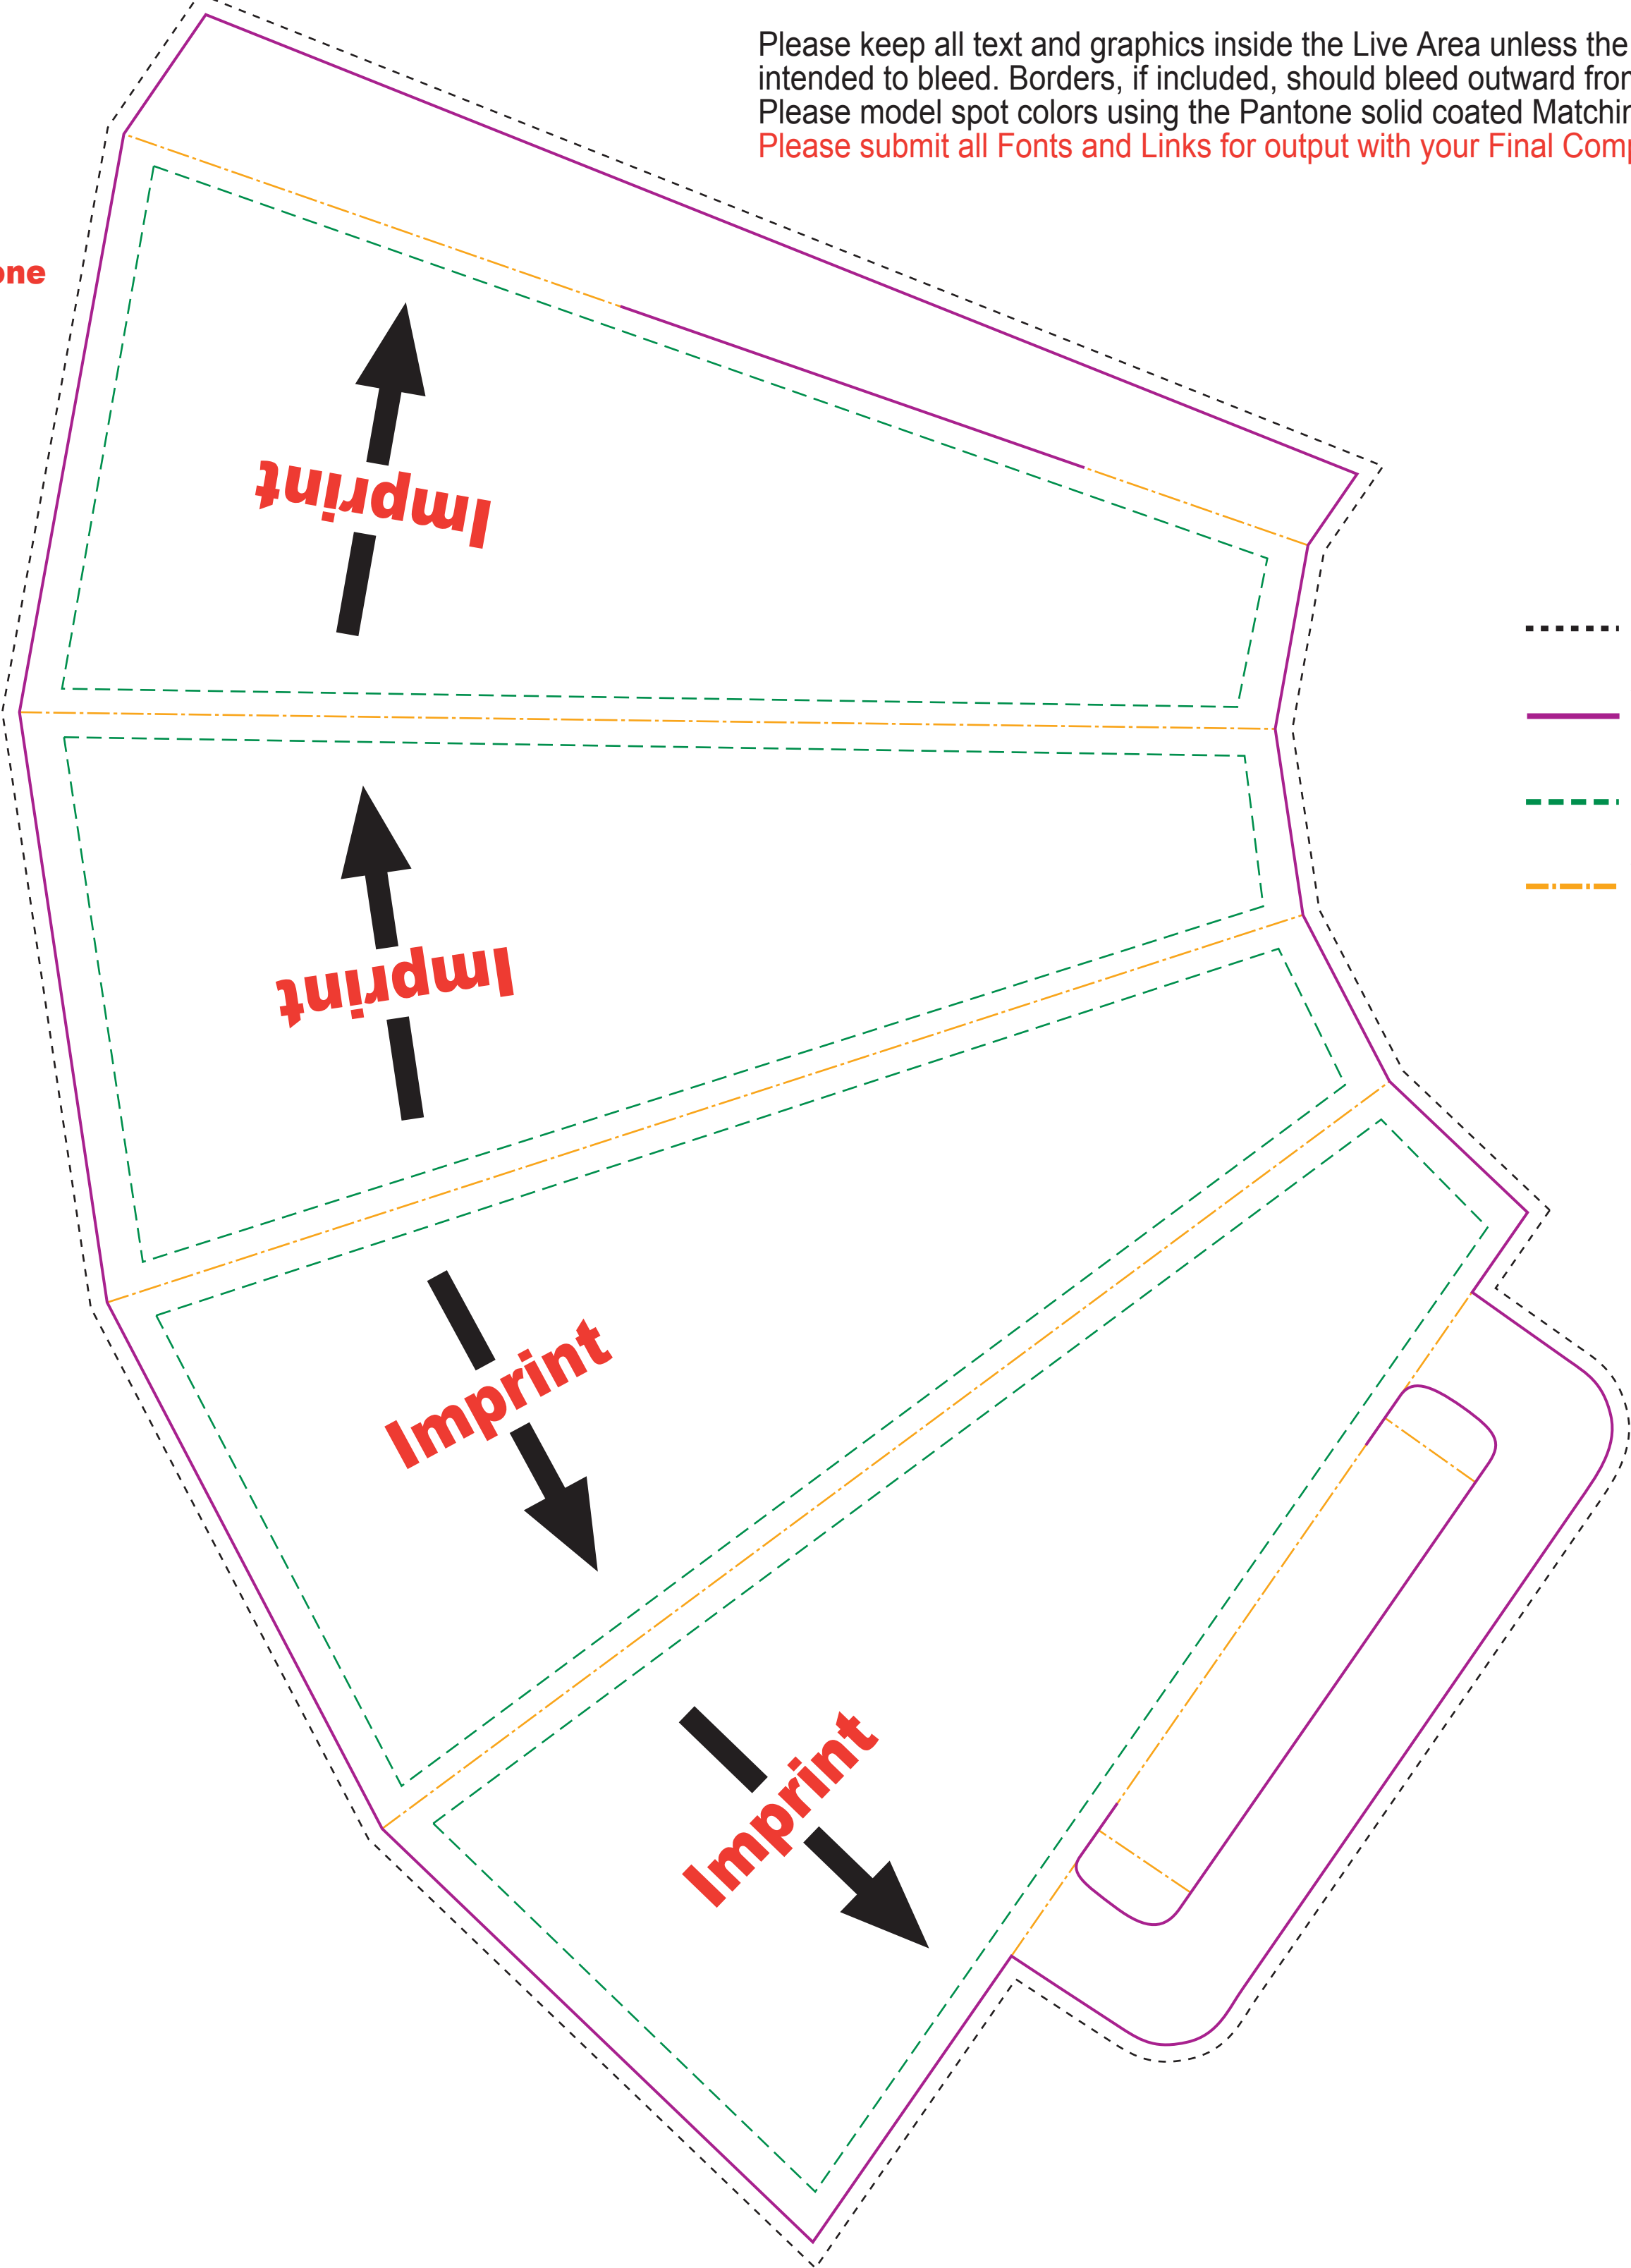

Actual size  
Width: 15.625 in.  
Height: 15 in.

**LC20125S**  
**9 inch**  
**Square Megaphone**

Please keep all text and graphics inside the Live Area unless the graphic element is intended to bleed. Borders, if included, should bleed outward from the Live Area.  
Please model spot colors using the Pantone solid coated Matching System  
Please submit all Fonts and Links for output with your Final Composite.

- Bleed Line**  
*(1/8" offset from Die Line)*
- Die Line**  
*(represents actual cut product)*
- Live Area**  
*(3/16" inset from Die Line)*
- Fold/Stick Gap**